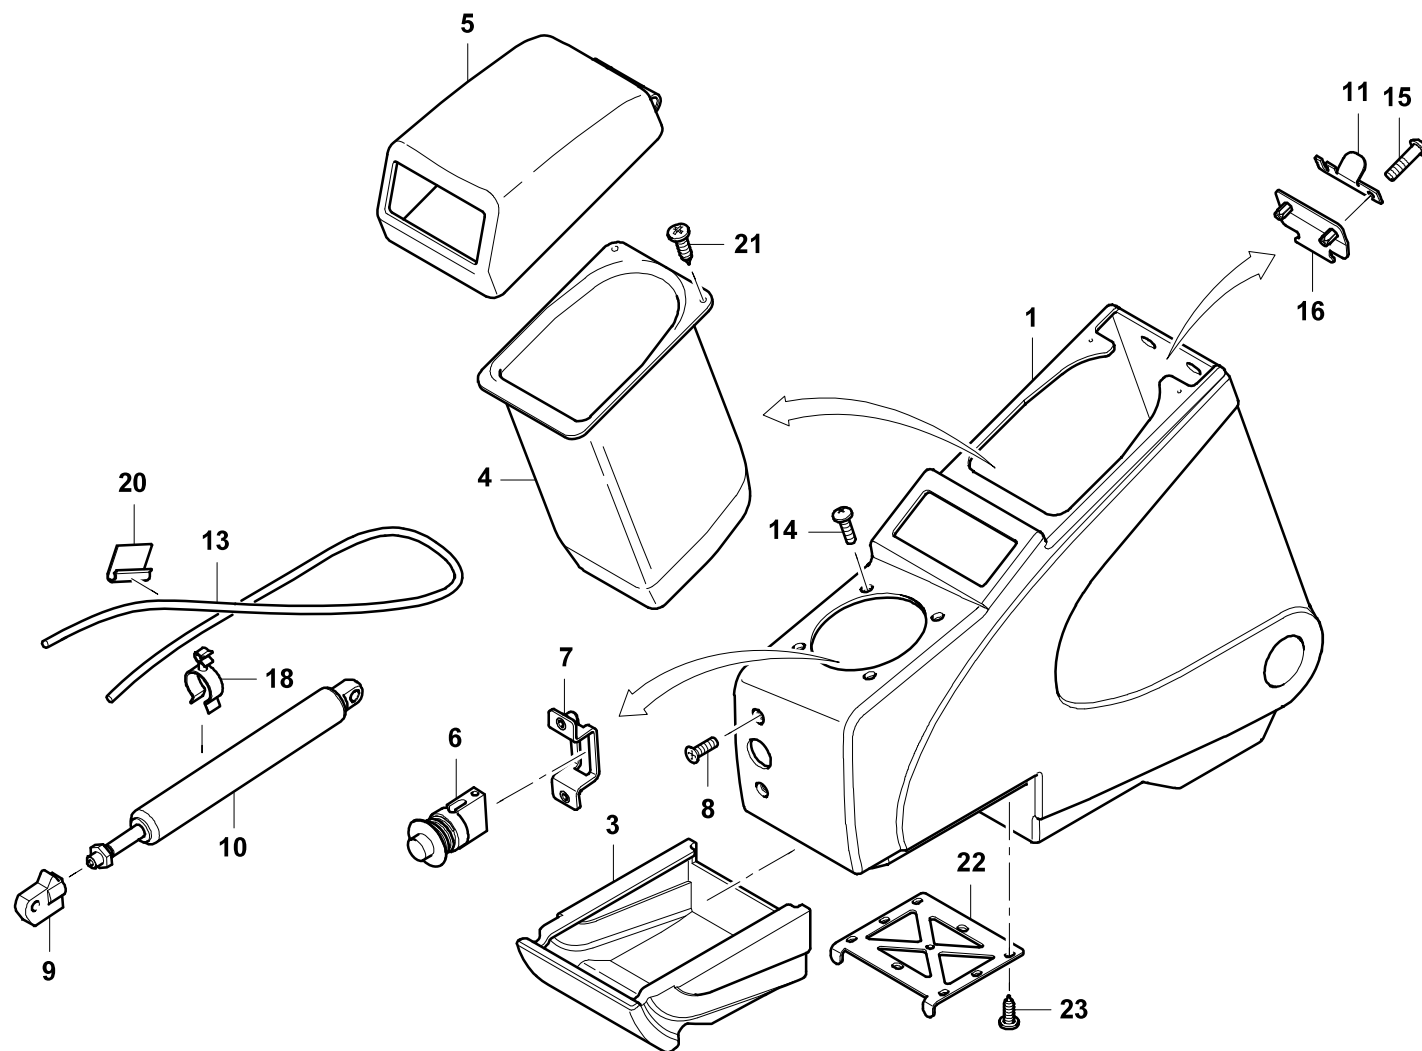

GROVE

ARMLEHNE LINKS ZSB.

ARM REST LEFT ASSY.

BILDTADEL
PICTORIAL DISPLAY

09.19

4225327-ETL E

1/2

GMK4080-3

GROVE

ARMLEHNE LINKS ZSB.

ARM REST LEFT ASSY.

BILDТАFEL
PICTORIAL DISPLAY**GMK4080-3**

09.19

4225327-ETL E

2/2